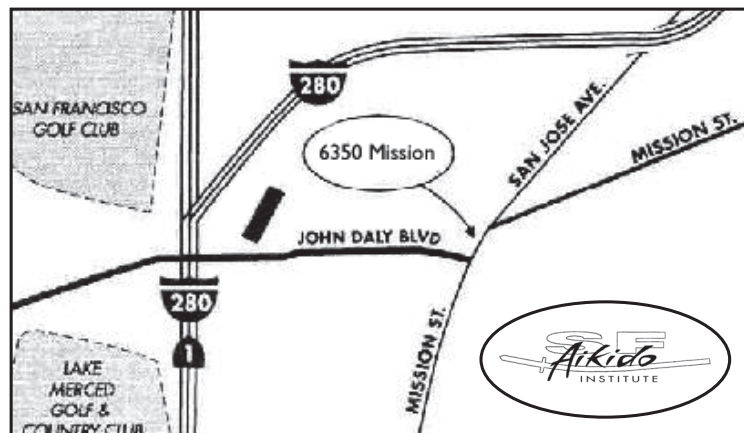

(Paypal accepted at www.aikidosf.com) No weapons

Directions:

From the East (Bay Bridge)

I-80 W becomes US-101 S. Merge onto Hwy 280 south (Daly City). Exit at San Jose Blvd./Mission St. off ramp. San Jose Blvd. merges into Mission St. at the "Top of the Hill." The dojo is to your right.

From Hayward (San Mateo Bridge)

Take CA-92 W, cross the San Mateo Bridge. Exit onto US 101 N toward San Francisco. Take the exit (north of SFO) onto I-380 W toward San Bruno/Daly City. Take exit 5A to merge toward San Francisco, merge onto I-280 exit at the Daly City/Westlake off ramp. Merge onto Junipero Serra Blvd. Continue several blocks to John Daly Blvd. (BART Station) and turn right. Continue up the hill to Mission St. and turn left.